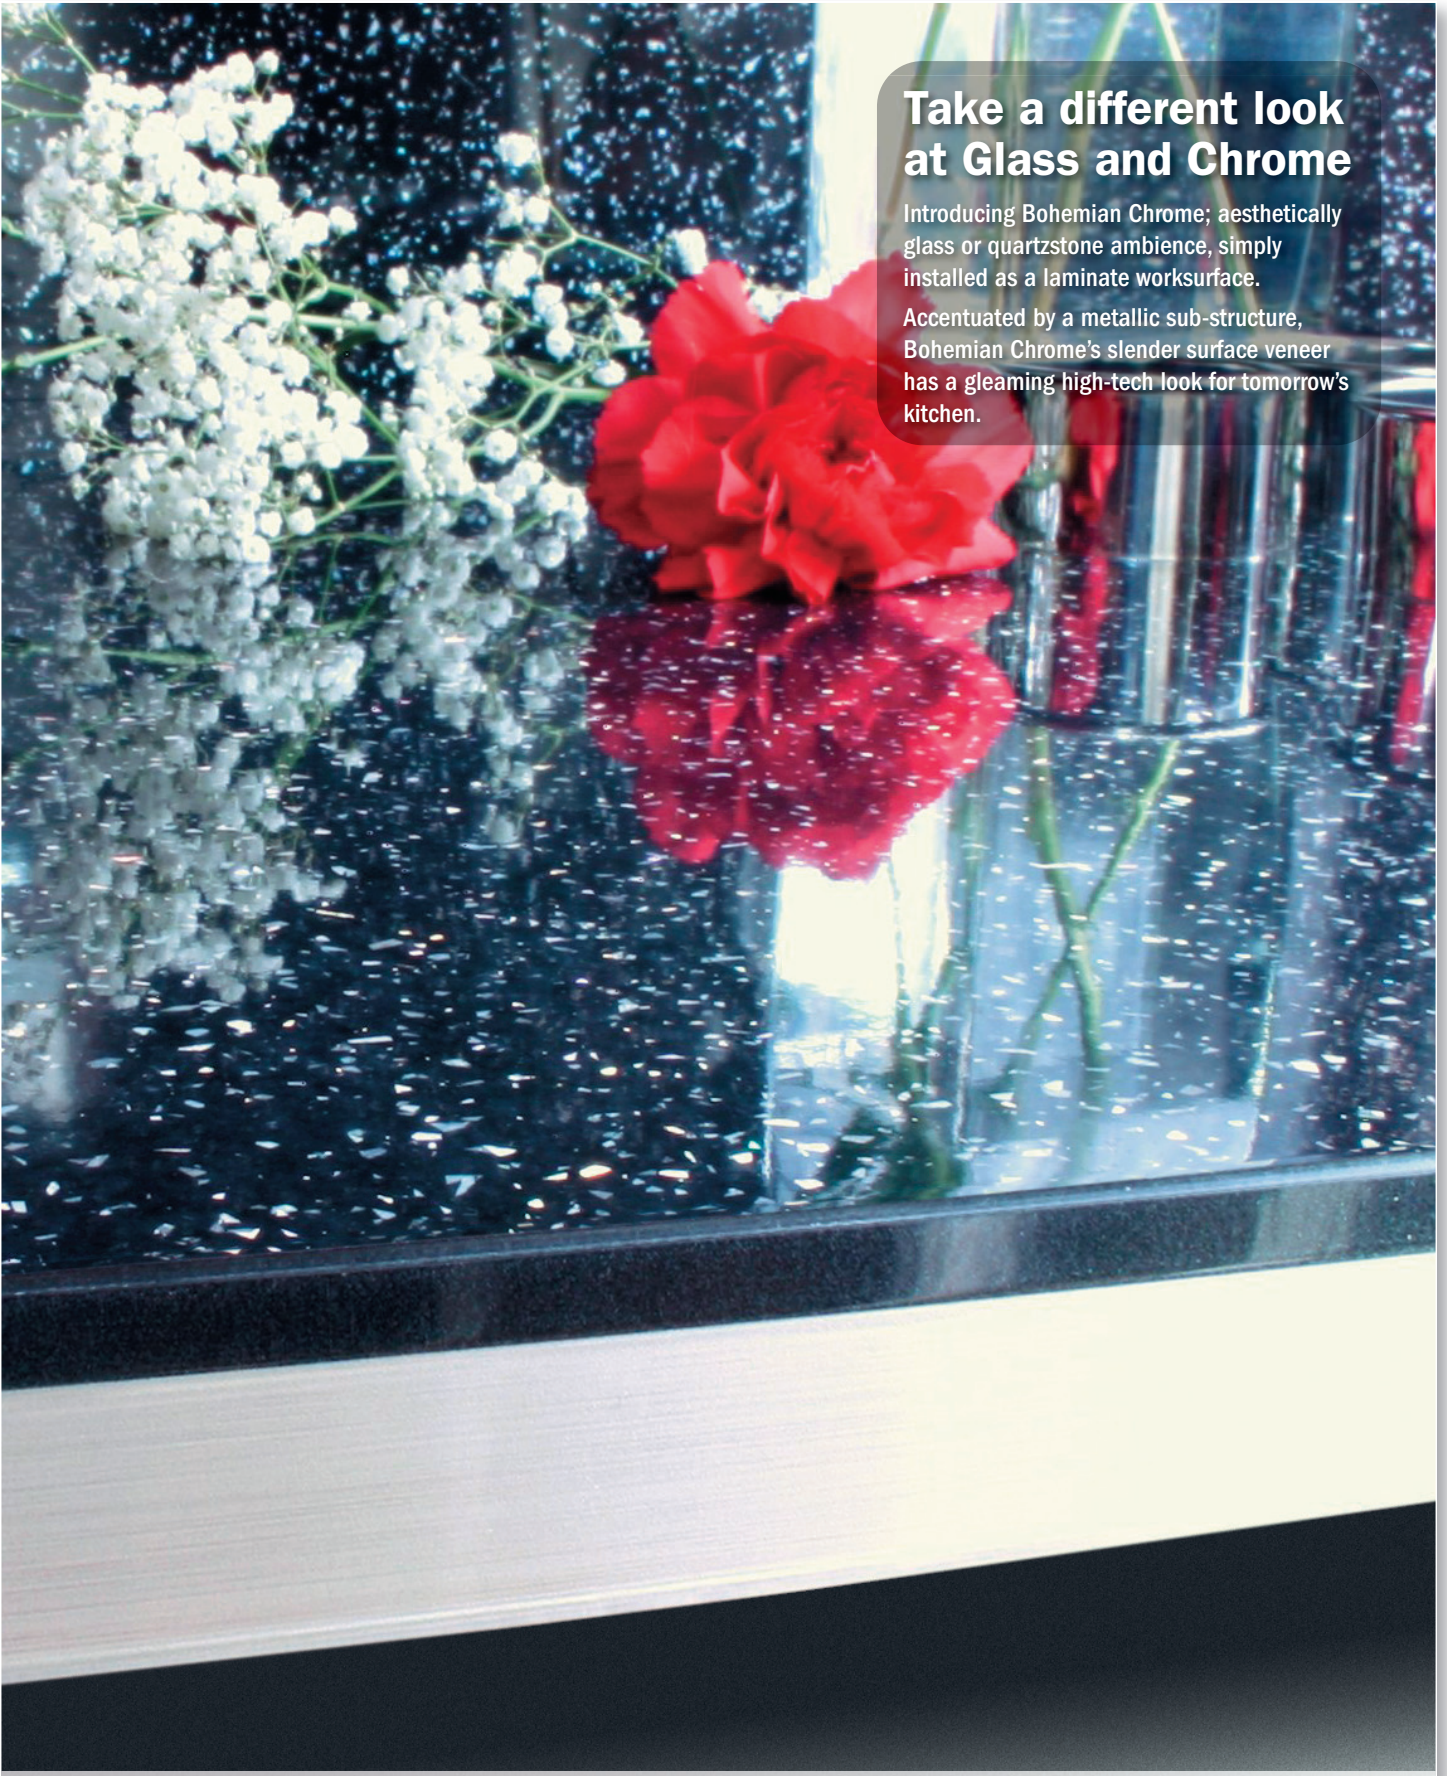

ARTIS

bohemian chrome

40MM & 30MM ABS MULTI-EDGED LAMINATE SURFACES

Take a different look at Glass and Chrome

Introducing Bohemian Chrome; aesthetically glass or quartzstone ambience, simply installed as a laminate worksurface.

Accentuated by a metallic sub-structure, Bohemian Chrome's slender surface veneer has a gleaming high-tech look for tomorrow's kitchen.

Night Ice (Gloss Metallic) 40mm worksurface and splashback

40MM & 30MM ABS MULTI-EDGED LAMINATE SURFACES