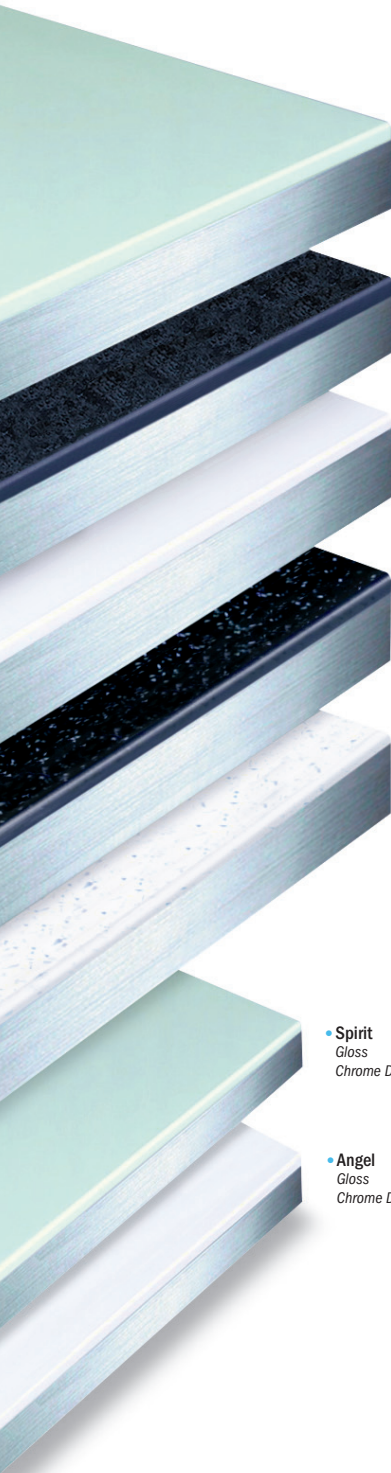

ARTIS

bohemian chrome

40MM & 30MM ABS MULTI-EDGED LAMINATE SURFACES

Spirit
Gloss
Chrome Duo ABS Edge

Nero Caldera
Fireglaze
Chrome Duo ABS Edge

Angel
Gloss
Chrome Duo ABS Edge

Night Ice
Gloss/Metallic
Chrome Duo ABS Edge

Arctic Sparkle
Gloss/Metallic
Chrome Duo ABS Edge

• **Spirit**
Gloss
Chrome Duo ABS Edge

• **Angel**
Gloss
Chrome Duo ABS Edge